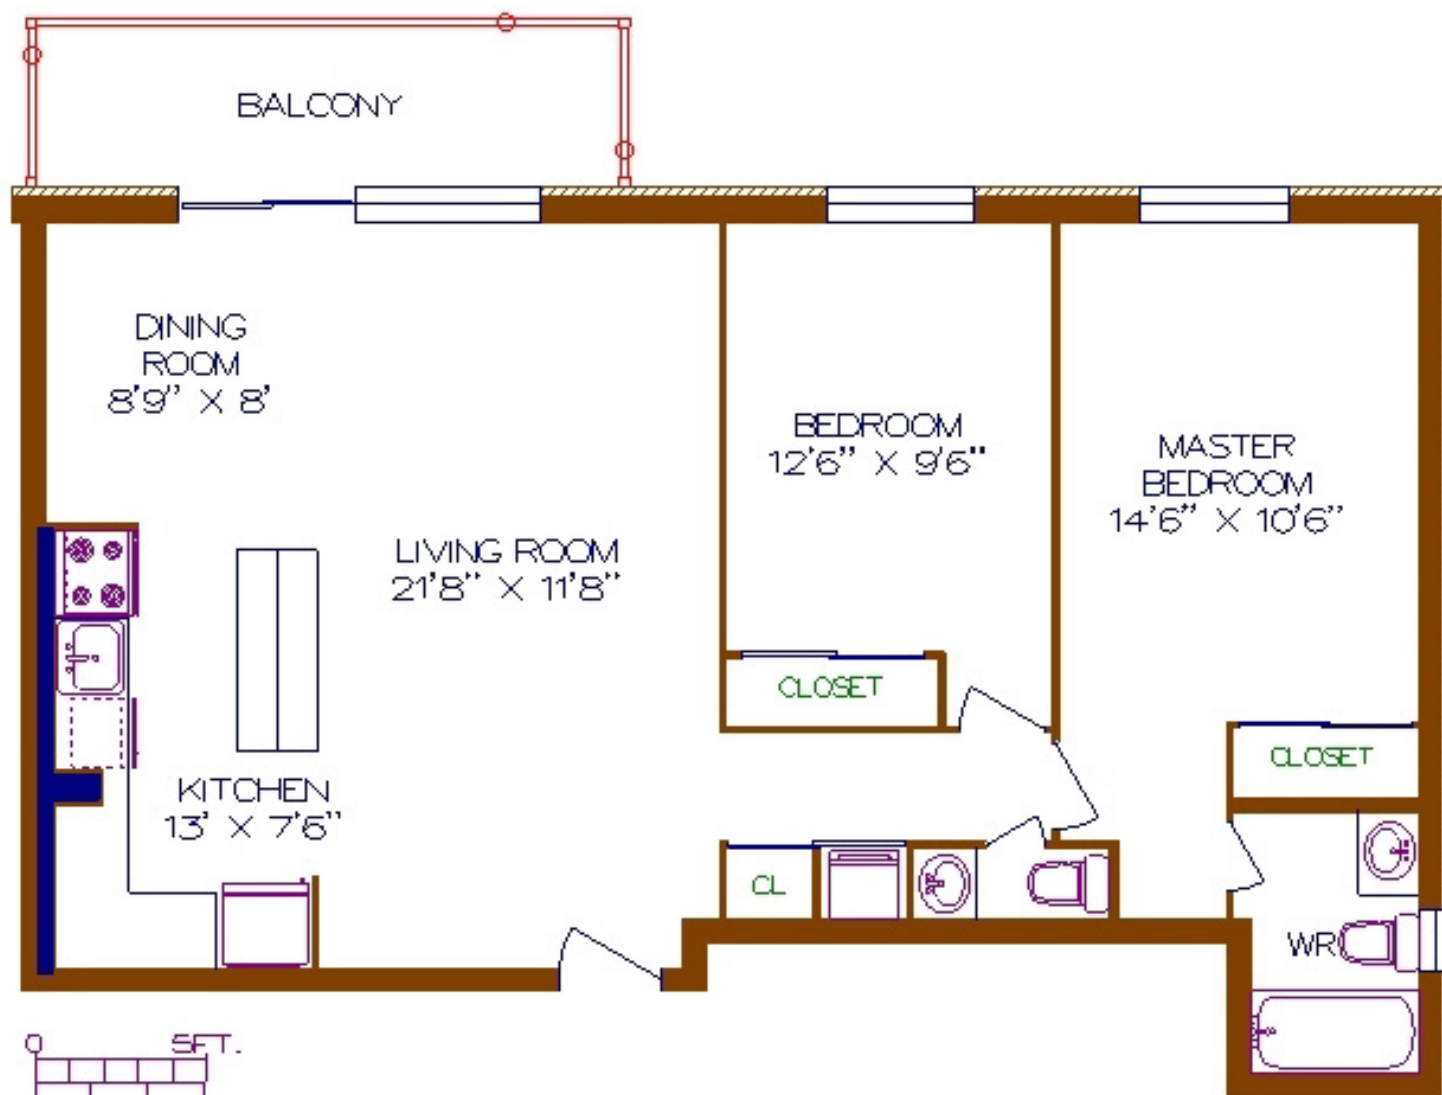

71 JONESVILLE CRESCENT

AccuPlan
416 662 0958

SUITE No. TYP 02
976 SQUARE FEET