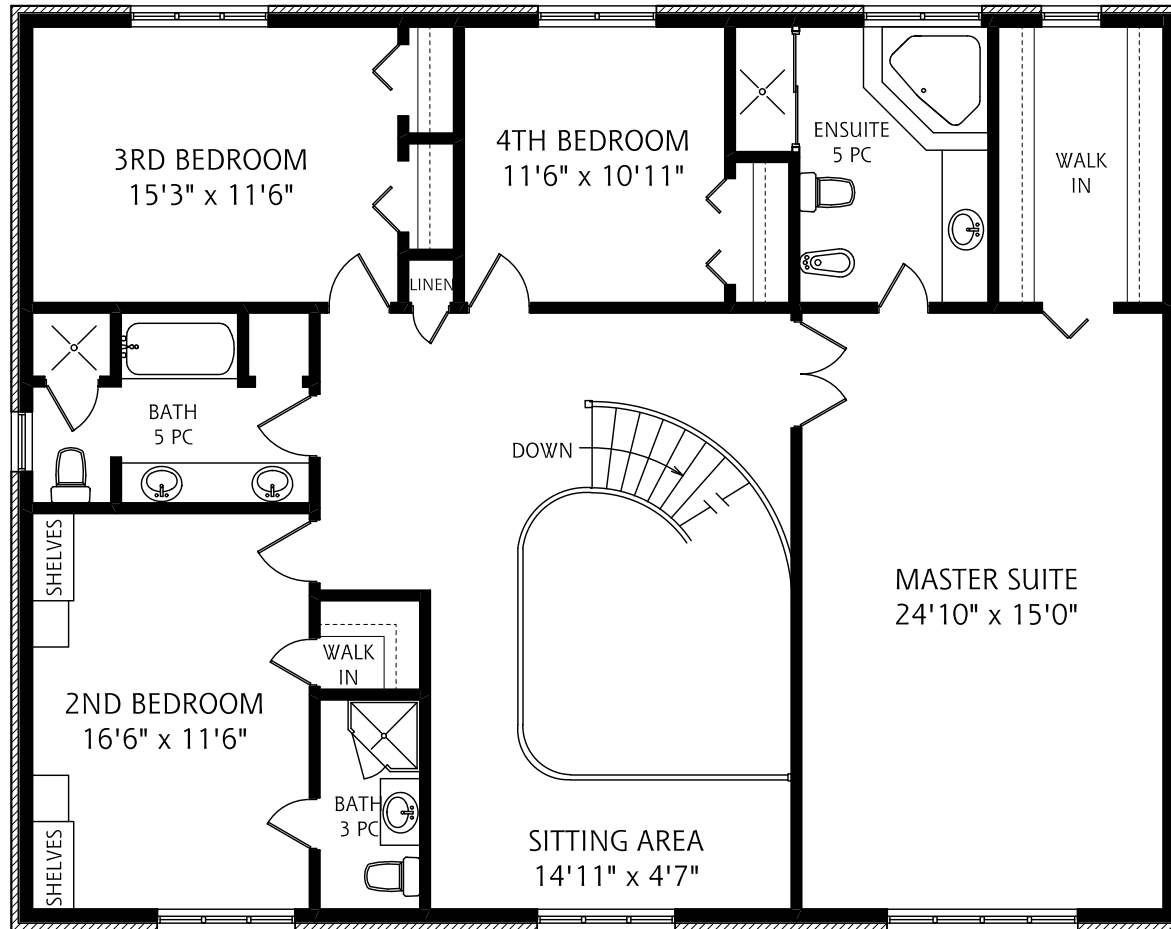

103 MOSSGROVE TRAIL

103 MOSSGROVE TRAIL

SECOND FLOOR
1,885 SQUARE FEET

103 MOSSGROVE TRAIL