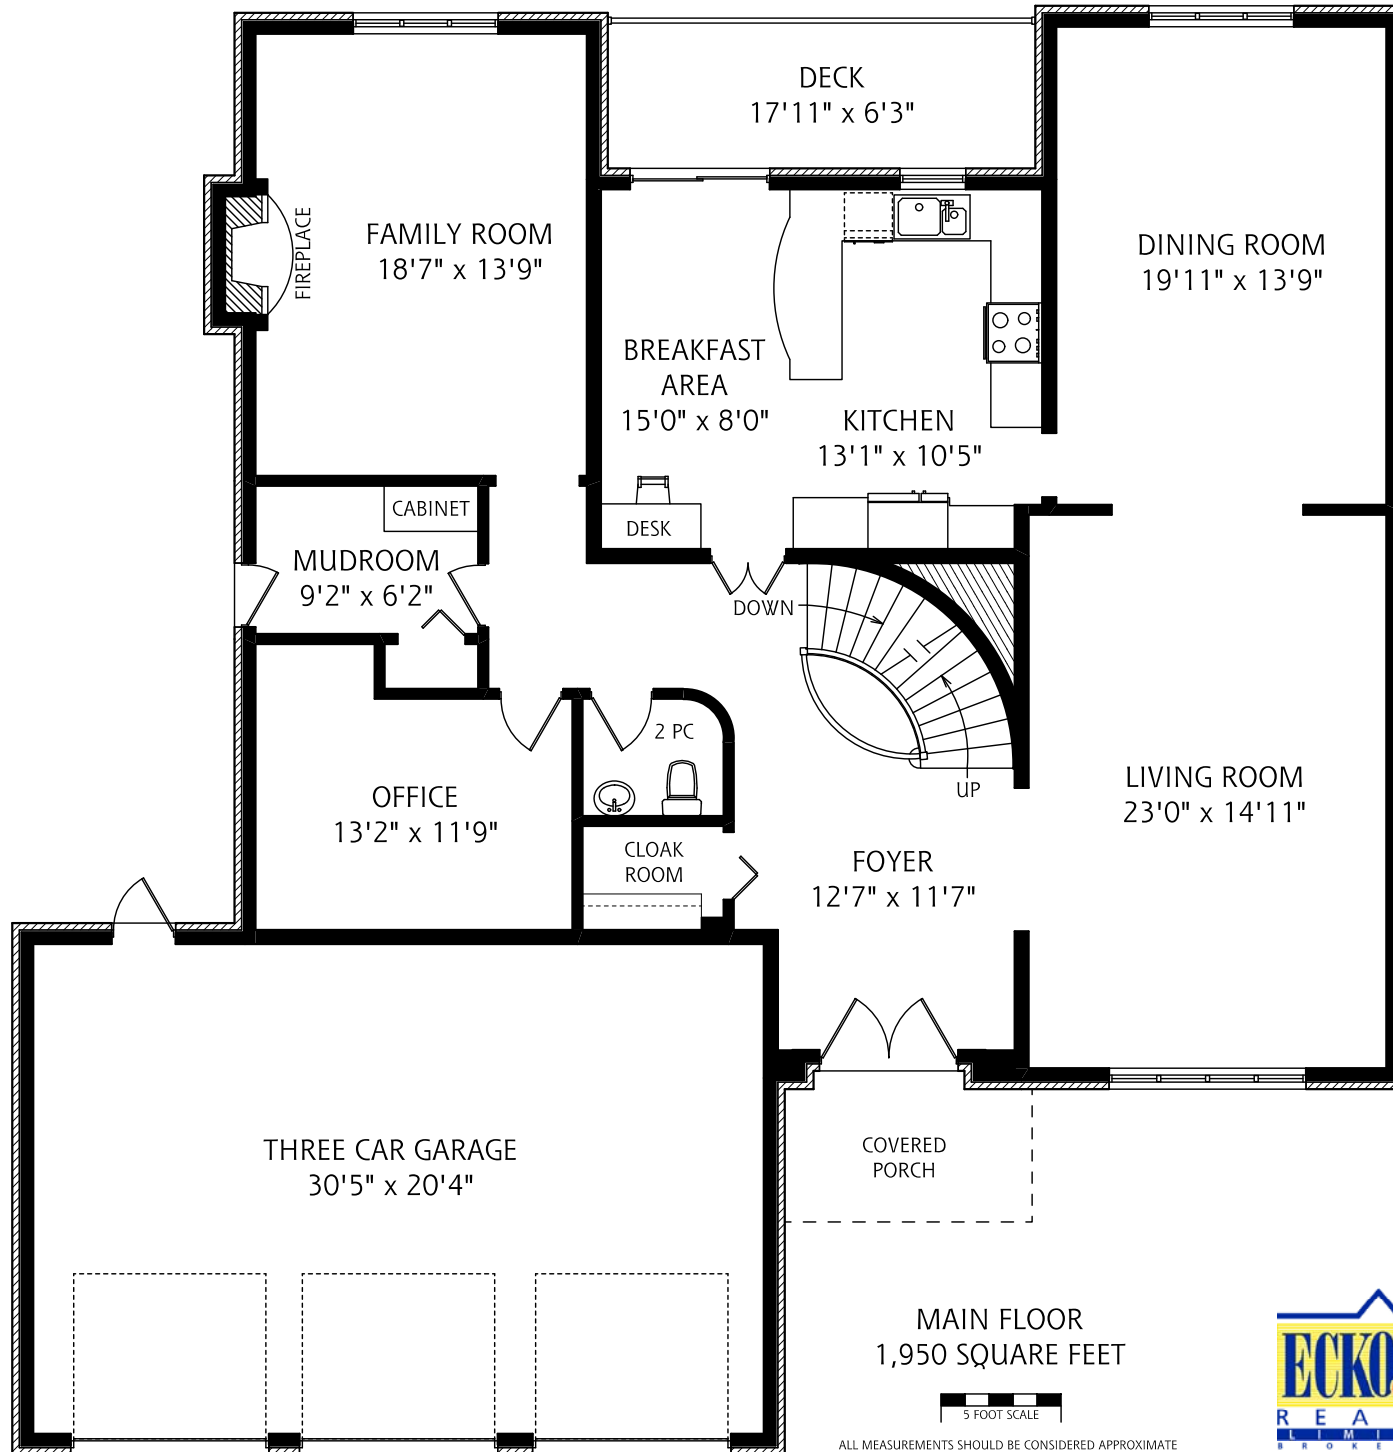

103 MOSSGROVE TRAIL

103 MOSSGROVE TRAIL

SECOND FLOOR
1,885 SQUARE FEET

103 MOSSGROVE TRAIL