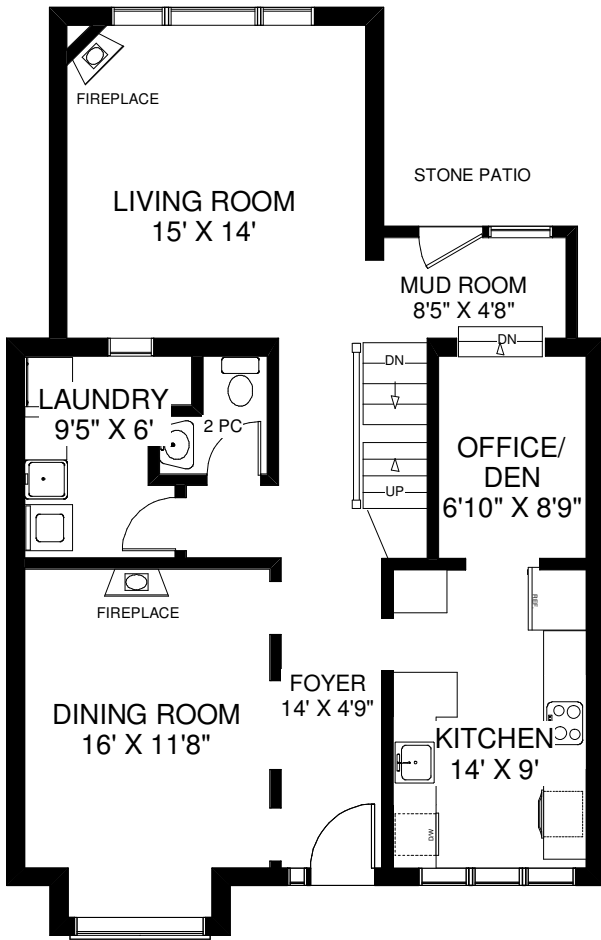

104 PARKVIEW HILL CRESCENT

SECOND FLOOR
APPROXIMATELY 1,010 SQ FT

MAIN FLOOR
APPROXIMATELY 1,020 SQ FT

Note: Measurements & Calculations are approximate. Provided as a guideline only.

MARY JO VRADIS
 Sales Representative
 Royal LePage Estate Realty, Brokerage
 (416) 690-2181

LOWER FLOOR
APPROXIMATELY 720 SQ FT