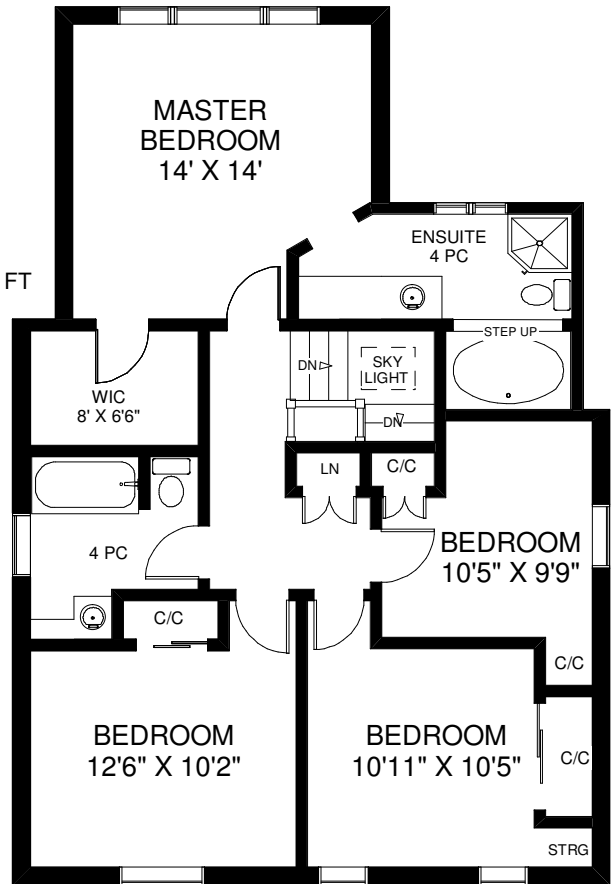

104 PARKVIEW HILL CRESCENT

SECOND FLOOR
APPROXIMATELY 1,010 SQ FT

MAIN FLOOR
APPROXIMATELY 1,020 SQ FT

Note: Measurements & Calculations are approximate. Provided as a guideline only.

MARY JO VRADIS
 Sales Representative
 Royal LePage Estate Realty, Brokerage
 (416) 690-2181

LOWER FLOOR
APPROXIMATELY 720 SQ FT