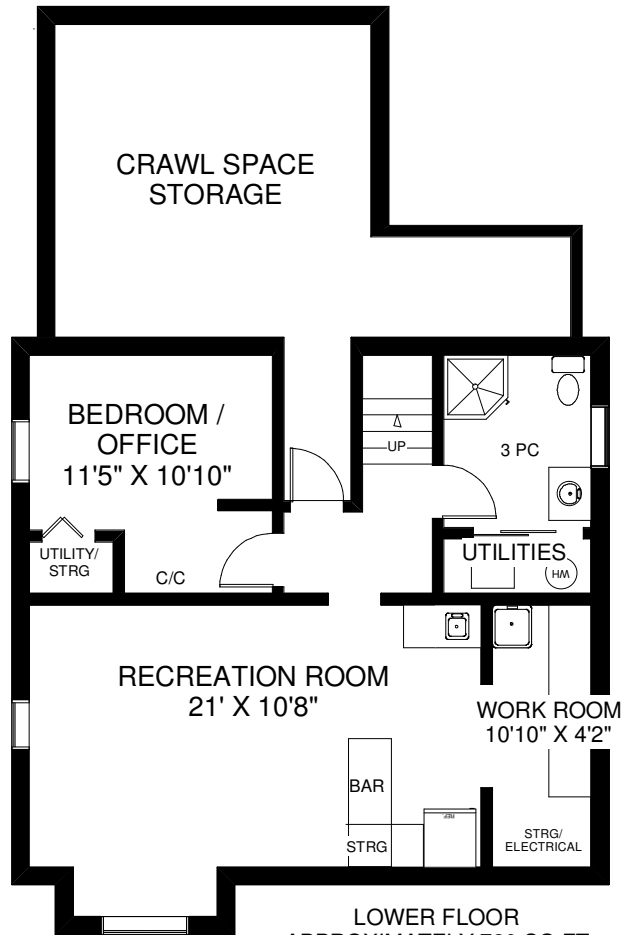

104 PARKVIEW HILL CRESCENT

SECOND FLOOR
APPROXIMATELY 1,010 SQ FT

MAIN FLOOR
APPROXIMATELY 1,020 SQ FT

Note: Measurements & Calculations are approximate. Provided as a guideline only.

MARY JO VRADIS
 Sales Representative
 Royal LePage Estate Realty, Brokerage
 (416) 690-2181

LOWER FLOOR
APPROXIMATELY 720 SQ FT