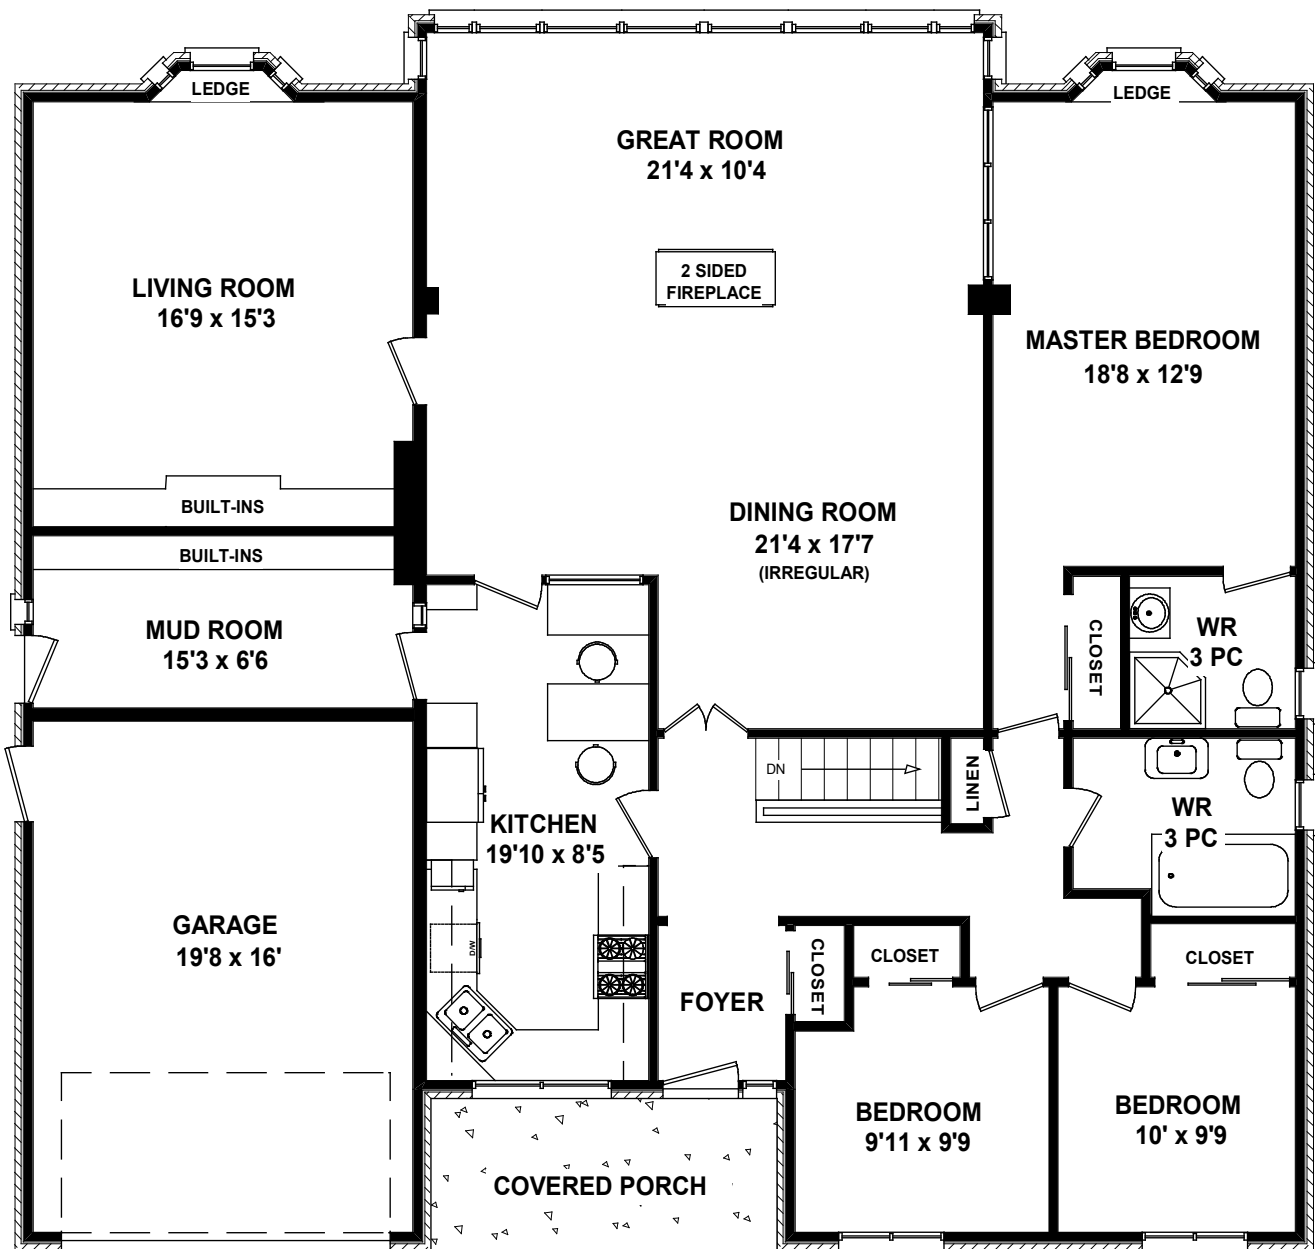

Please Note: Measurements may not be 100% accurate. Floor Plans are provided for convenience and are to be used as a guideline only.

FLOORPLAN PLUS 905-471-1026

**5 ANEWEN DRIVE
LOWER LEVEL
1657 SQ FT**

5 ANEWEN DRIVE
 MAIN FLOOR
 1991 SQ FT